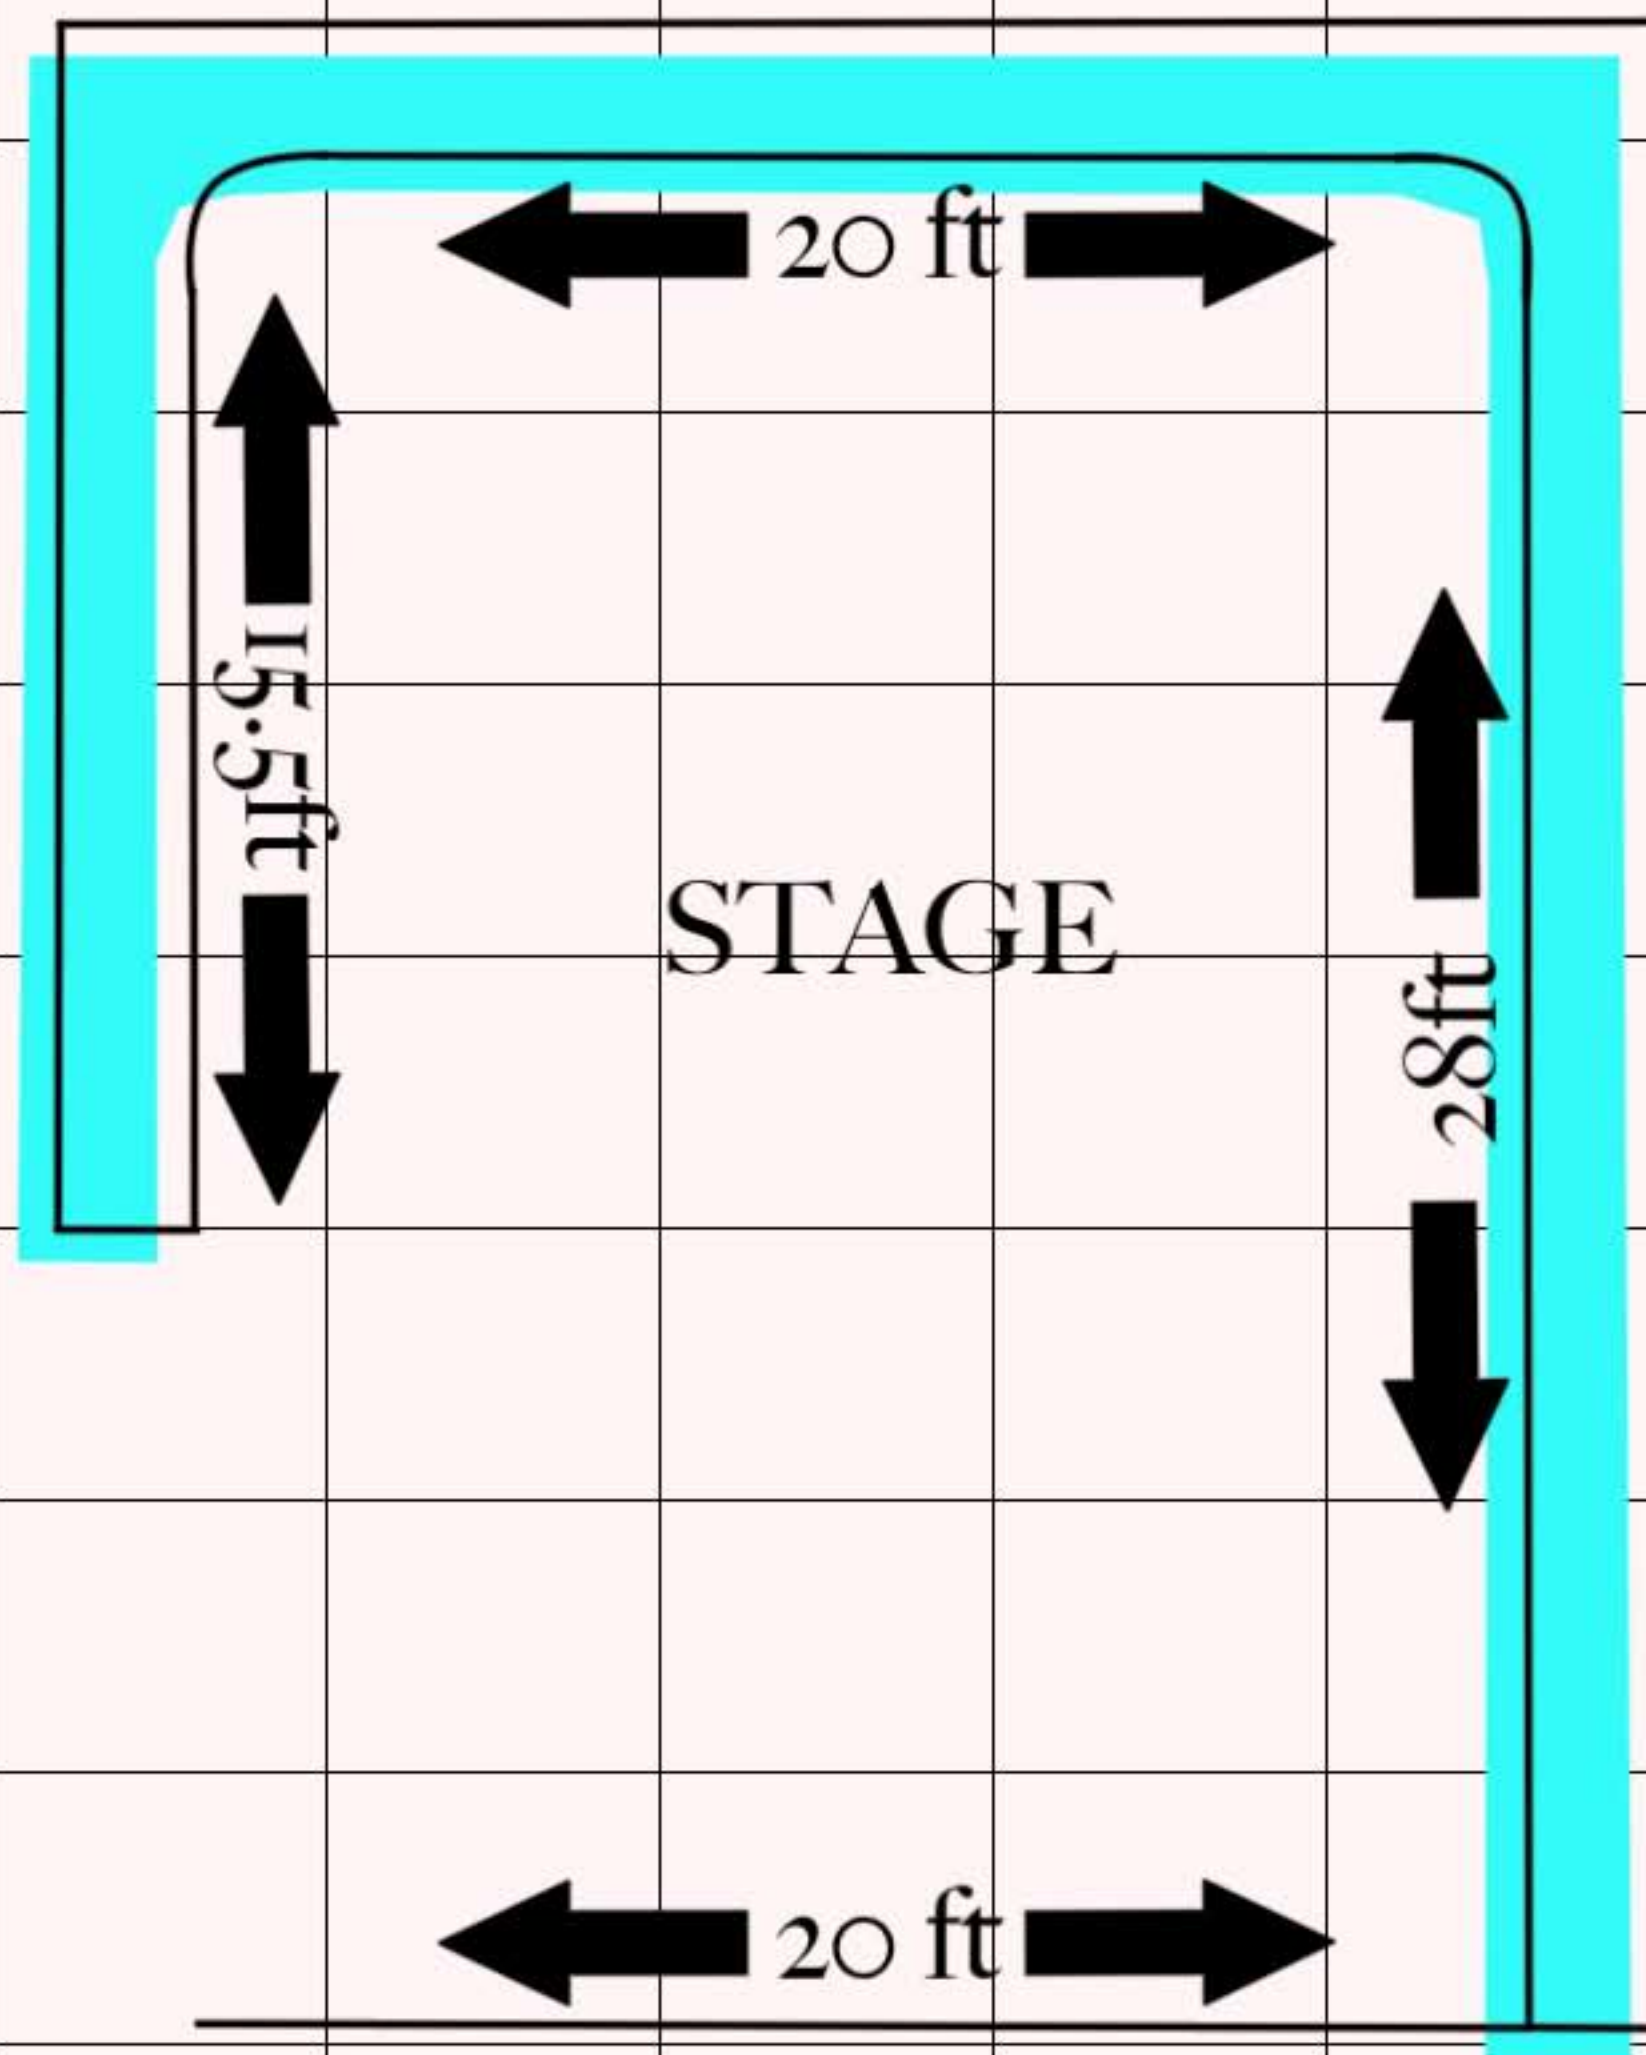

THE STAGE

28' x 24' x 12' to grid (670 sq ft)

8.4m x 7.2m x 3.6m (60 sq m)

U-shaped eye and cove in white

Black velvet curtain backdrop

Chroma key blue and green cloths

Sound insulated

Air conditioned

Sony Grade I studio monitor

Sound Playback

500 w PA with Tascam CD deck
and iPod/Laptop connection

BROADLEY
STUDIO