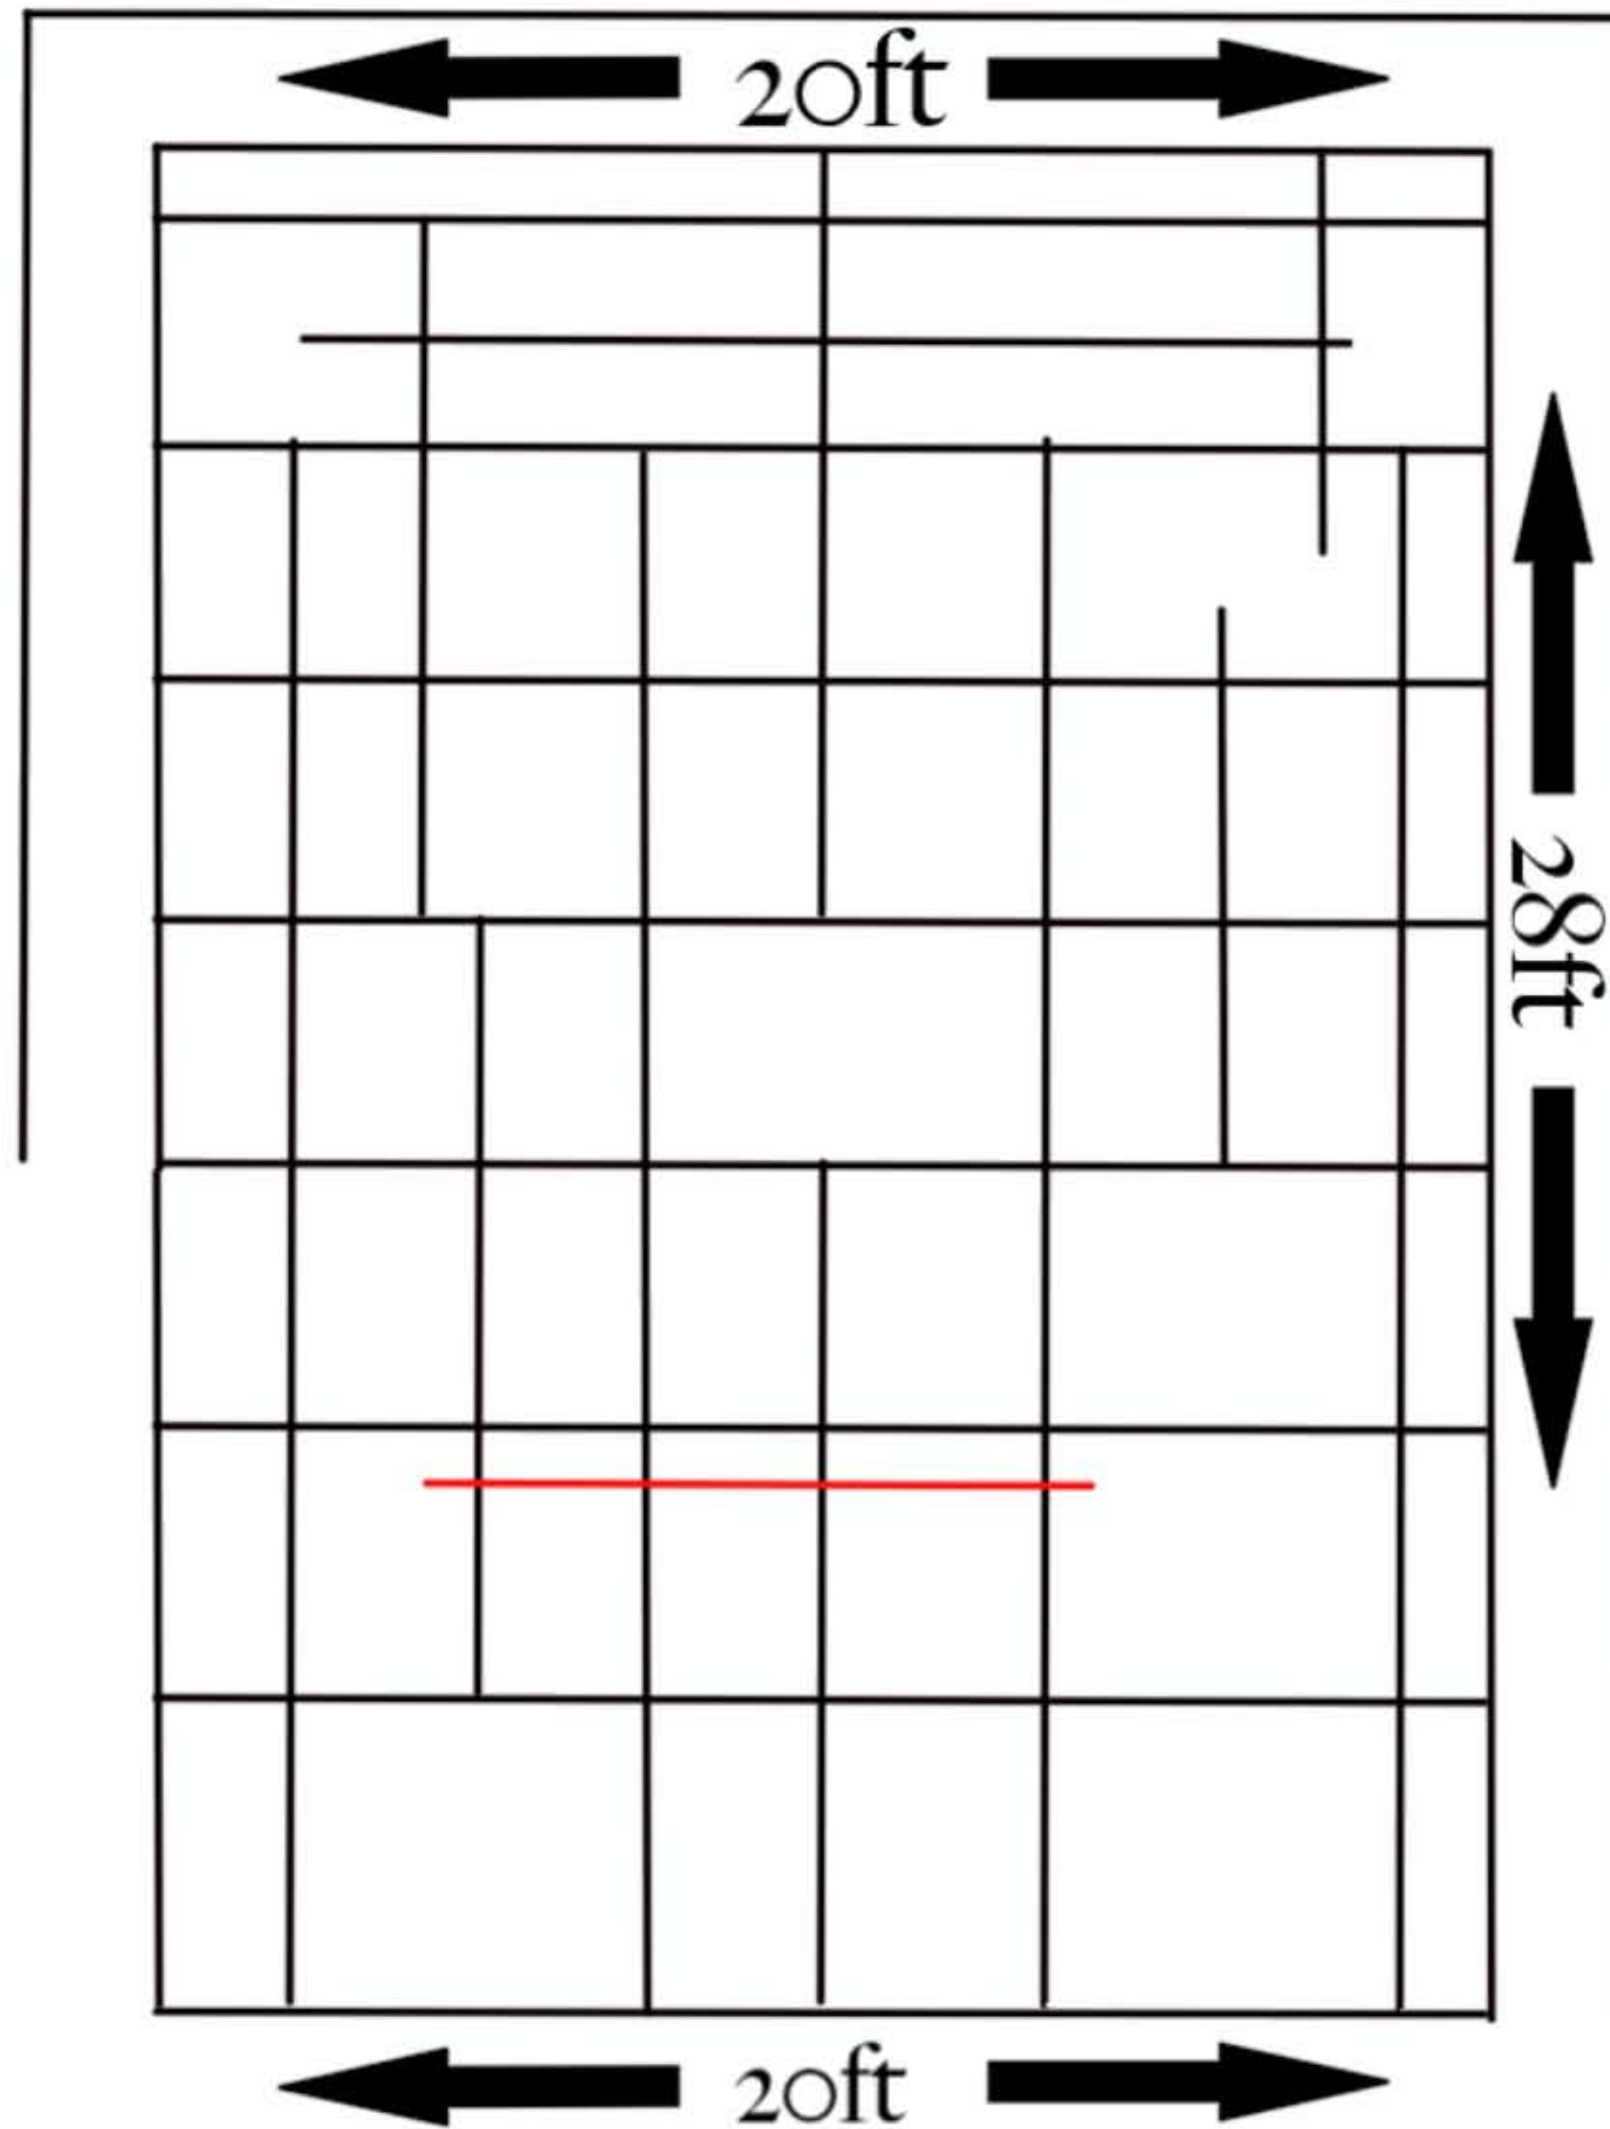

Lighting-Grid

Lighting

From grid or floor:

Tungsten fresnel lights:

4 x 5k, 3 x 2k, 6 x 1k,

4 x 650, 6 x mizars, 2 x 150

Soft lights:

10 x Irist eye lights

2 x 2k Antares soft lights

Spot lights:

2 x Source4 750 wideangle
zooms

2 x 2k silhouette

Kinoflo:

Divalite 400

4' 4bank kino

General purpose:

Blondes, Redheads

6 x 2k goundrows

Stands, frames, poly, flags,
gels etc.

Distribution:

3 phase, 63amp per phase:

63a, 32a, 16a, 13a sockets

18 x 2k dimmer channel

Strand100

2 preset lighting desk.

Drop-Bar